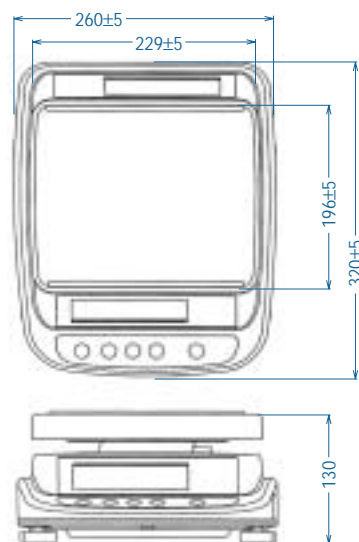

Electronic Digital Scale
Water proof type iPC-WP

iPC-WP will lead you to a water world

iPC-WP... Compact, Portable Scale for Washdown Environments

Features

Durable Construction Equals Quality Performance

Meeting the demands of an IP-65 rating, Ishida's iPC-WP is protected from dust and low pressure water. The stainless steel platter is designed for ease, removal and frequent washing for food and chemical applications. The iPC-WP's sleek design is coupled with accuracy and user friendly operation.

Large Display & Accessible Buttons

The large 25mm LCD panel provides instant weight identification and the optional dual display is ideal for retail applications.

Specifications

Platter size	229 x 196 mm
Capacity and minimum graduation	Multi Interval
	3 kg
	1 g (0 ~ 1.5 kg), 2 g (1.5 ~ 3 kg)
	6 kg
	2 g (0 ~ 3 kg), 5 g (3 ~ 6 kg)
Weighing method	15 kg
	5 g (0 ~ 7.5 kg), 10 g (7.5 ~ 15 kg)
Strain guage load cell	
LCD panel	Six digits (7-segment), character height 25 mm
Display information	6-digit weight, battery enunciator, decimal point, net weight enunciator, stability enunciator, minus sign, and unit of measurement
Power	2 Dry Cell D-Type batteries (up to 500 hours) or AC adapter. (Dry Cell batteries and/or AC adapter are not included) Auto Power Off function (can be set to 60 min., 20 min., or off)
Operational temperature	-5 °C ~ 40 °C
Weight	3.2 kg (excluding batteries)
Approvals	OIML, CE conformity for approval type
Option	AC adapter

Dimensions

unit: mm

 **ISHIDA**

 **ISHIDA CO., LTD.**

44 SANNO-CHO, SHOGAIN, SAKYO-KU, KYOTO, 606-8392 JAPAN
 PHONE: 81-75-771-4141
 FACSIMILE: 81-75-751-1634
 URL: <http://www.ishidajapan.com>

Design and specifications are subject to change without notice.